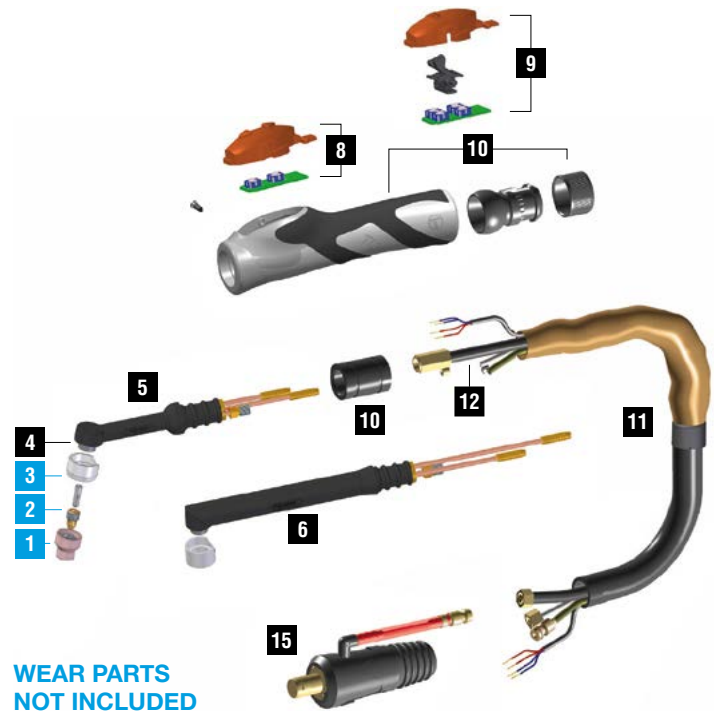

TPRO 24W

CE EN60974-7

CODE	↔		↕	⚡
HY2410-00	4 m	12.5'	dual	TSK 50-1/4G
HY2810-00	8 m	25'	dual	
HZ2410-00	4 m	12.5'	dual flex	
HZ2810-00	8 m	25'	dual flex	

TECHNICAL DATA		
	TPRO 24W	
	0,45 kg	0.99 lb
	113	
	Argon	
	0,5 ÷ 2,4 mm	.020" ÷ 3/32"
	180A DC - 120A AC	
	4 bar	
	1.5 l/min	

	CODE			
4	TQ0004		insulator	10
5	TG0024		tig 24W torch head - 65,1 mm	1
6	TG0224		tig 24W flex torch head - 117 mm	1
8	TT0183		kit Tpro Dual	1
9	TT0184		kit Tpro Multi	1
10	BW0304		reduction	1
10	BW0311		cable joint	1
10	EA0329		screw	50
10	TP0139		Tpro handle	1
11	TH1232		cable assembly - 4 m / 12.5'	1
11	TH1233		cable assembly - 8 m / 25'	1
12	TH1012		power cable - 4 m / 12.5'	1
12	TH1013		power cable - 8 m / 25'	1
15	CX0080		TSK 50 - quick plug	1

WEAR PARTS NOT INCLUDED
 Starter kits page 360
 Wear parts page 364

SERIES 24 - 24W WEAR PARTS

1

2

3

4

STANDARD

	CODE		Gr	Ø		↔	REF	
1	TC0021		.165	4 mm	5/32"	16 mm	53N23	10
1	TC0022		4	6,4 mm	1/4"	16,5 mm	53N24	10
1	TC0023		5	8 mm	5/16"	15,6 mm	53N25	10
1	TC0024		6	9,8 mm	3/8"	15,6 mm	53N27	10
1	TC0027		4	6,4 mm	1/4"	29 mm	53N28	10
1	TC0028		6	9,8 mm	3/8"	29 mm	53N26	10
2	TE0004-05			0,5 mm	.020"	12 mm	53N17	10
2	TE0004-10			1,0 mm	.040"	12 mm	53N18	10
2	TE0004-16			1,6 mm	1/16"	12 mm	53N19	10
2	TE0004-24			2,4 mm	3/32"	12 mm	24CB332	10
3	TD0004-10			1,0 mm	.040"	14 mm	53N16	10
3	TD0004-16			1,6 mm	1/16"	14 mm	53N14	10
3	TD0004-24			2,4 mm	3/32"	14 mm	24C332	10
4	TQ0004						53N22	10