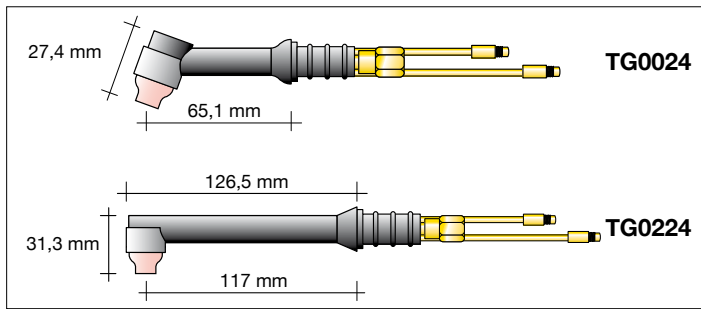

TPRO 24W

CE EN60974-7

CODE	↔		↕	⚡
HY2410-00	4 m	12.5'	dual	TSK 50-1/4G
HY2810-00	8 m	25'	dual	
HZ2410-00	4 m	12.5'	dual flex	
HZ2810-00	8 m	25'	dual flex	

TECHNICAL DATA		
	TPRO 24W	
	0,45 kg	0.99 lb
	113	
	Argon	
	0,5 ÷ 2,4 mm	.020" ÷ 3/32"
	180A DC - 120A AC	
	4 bar	
	1.5 l/min	

	CODE			
4	TQ0004		insulator	10
5	TG0024		tig 24W torch head - 65,1 mm	1
6	TG0224		tig 24W flex torch head - 117 mm	1
8	TT0183		kit Tpro Dual	1
9	TT0184		kit Tpro Multi	1
10	BW0304		reduction	1
10	BW0311		cable joint	1
10	EA0329		screw	50
10	TP0139		Tpro handle	1
11	TH1232		cable assembly - 4 m / 12.5'	1
11	TH1233		cable assembly - 8 m / 25'	1
12	TH1012		power cable - 4 m / 12.5'	1
12	TH1013		power cable - 8 m / 25'	1
15	CX0080		TSK 50 - quick plug	1

WEAR PARTS NOT INCLUDED
 Starter kits page 360
 Wear parts page 364

SERIES 24 - 24W WEAR PARTS

1

2

3

4

STANDARD

	CODE		Gr	Ø		↔	REF	
1	TC0021		.165	4 mm	5/32"	16 mm	53N23	10
1	TC0022		4	6,4 mm	1/4"	16,5 mm	53N24	10
1	TC0023		5	8 mm	5/16"	15,6 mm	53N25	10
1	TC0024		6	9,8 mm	3/8"	15,6 mm	53N27	10
1	TC0027		4	6,4 mm	1/4"	29 mm	53N28	10
1	TC0028		6	9,8 mm	3/8"	29 mm	53N26	10
2	TE0004-05			0,5 mm	.020"	12 mm	53N17	10
2	TE0004-10			1,0 mm	.040"	12 mm	53N18	10
2	TE0004-16			1,6 mm	1/16"	12 mm	53N19	10
2	TE0004-24			2,4 mm	3/32"	12 mm	24CB332	10
3	TD0004-10			1,0 mm	.040"	14 mm	53N16	10
3	TD0004-16			1,6 mm	1/16"	14 mm	53N14	10
3	TD0004-24			2,4 mm	3/32"	14 mm	24C332	10
4	TQ0004						53N22	10