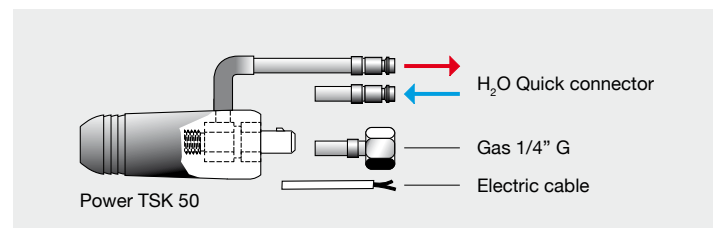

TPRO 24W

CE EN60974-7

CODE	↔		↕	⚡
HY2410-00	4 m	12.5'	dual	TSK 50-1/4G
HY2810-00	8 m	25'	dual	
HZ2410-00	4 m	12.5'	dual flex	
HZ2810-00	8 m	25'	dual flex	

TECHNICAL DATA		
	TPRO 24W	
	0,45 kg	0.99 lb
	113	
	Argon	
	0,5 ÷ 2,4 mm	.020" ÷ 3/32"
	180A DC - 120A AC	
	4 bar	
	1.5 l/min	

	CODE			
4	TQ0004		insulator	10
5	TG0024		tig 24W torch head - 65,1 mm	1
6	TG0224		tig 24W flex torch head - 117 mm	1
8	TT0183		kit Tpro Dual	1
9	TT0184		kit Tpro Multi	1
10	BW0304		reduction	1
10	BW0311		cable joint	1
10	EA0329		screw	50
10	TP0139		Tpro handle	1
11	TH1232		cable assembly - 4 m / 12.5'	1
11	TH1233		cable assembly - 8 m / 25'	1
12	TH1012		power cable - 4 m / 12.5'	1
12	TH1013		power cable - 8 m / 25'	1
15	CX0080		TSK 50 - quick plug	1

WEAR PARTS NOT INCLUDED
Starter kits page 360
Wear parts page 364