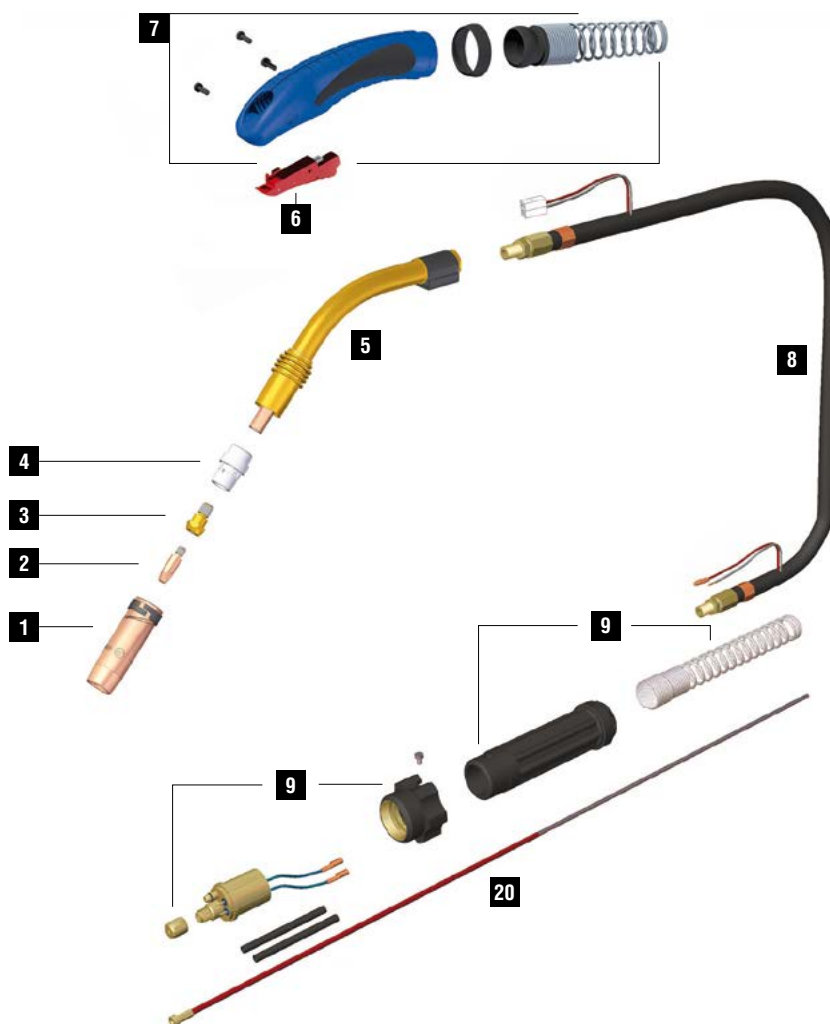

# TPLUS 26

CE EN60974-7

CODE	↔		
MA3323	3 m	10'	 EURO
MA3324	4 m	12'	
MA3325	5 m	16.4'	

TECHNICAL DATA		
TPLUS 26		
		
	1,46 kg	3.22 lb
<b>V PEAK</b>	113	
	0,8 ÷ 1,2 mm	.030" ÷ .045"
<b>X 60%</b>	290A CO2 - 260A Mix	

	CODE			Ø		↔		REF	
1	MC0268		nozzle - 2,5 mm thickness	16 mm	5/8"	76 mm	3"	145.0085	10
1	MC0276		nozzle - 2 mm thickness	16 mm	5/8"	76 mm	3"	145.0085	10
1	MC0290		nozzle - 2,5 mm thickness	14 mm	9/16"	76 mm	3"	145.0132	10
1	MC0291		nozzle - 2,5 mm thickness	20 mm	25/32"	76 mm	3"	145.0051	10
1	MC0292		nozzle - 2,5 mm thickness	15 mm	19/32"	76 mm	3"	-	10
1	MC0293		nozzle - 2,5 mm thickness	20 mm	25/32"	82 mm	3-7/32"	145.0179	10
1	MC0340		heavy duty nozzle - 3 mm thickness	16 mm	5/8"	76 mm	3"		10
1	MC0568		quick release nozzle - 2,5 mm thickness	16 mm	5/8"	76 mm	3"	-	10
1	MC0576		quick release light nozzle - 2 mm thickness	16 mm	5/8"	76 mm	3"	-	10
2	MD0009-06		M6 - Cu	0,6 mm	.023"	28 mm	1"-3/32	140.0005	20
2	MD0009-08		M6 - Cu	0,8 mm	.030"	28 mm	1"-3/32	140.0051	20
2	MD0009-09		M6 - Cu	0,9 mm	.035"	28 mm	1"-3/32	140.0169	20
2	MD0009-10		M6 - Cu	1,0 mm	.040"	28 mm	1"-3/32	140.0242	20
2	MD0009-12		M6 - Cu	1,2 mm	.045"	28 mm	1"-3/32	140.0379	20
2	MD0009-14		M6 - Cu	1,4 mm	.052"	28 mm	1"-3/32	-	20
2	MD0009-16		M6 - Cu	1,6 mm	1/16"	28 mm	1"-3/32	140.0555	20
3	MD0061-00		M6 - brass			22 mm	7/8"	142.0007	20
3	MD0062-00		M8 - brass			22 mm	7/8"	142.0082	20
4	ME0085		plastic			29 mm	1"-5/32	018.0116	10
4	ME0485		plastic			29 mm	1"-5/32	-	10
4	ME0585		ceramic			29 mm	1"-5/32	018.0141	10
20	GM0510		red steel liner	1,0 ÷ 1,2 mm	.040" ÷ .045"	3 m	10'	124.0026	1
20	GM0511		red steel liner	1,0 ÷ 1,2 mm	.040" ÷ .045"	4 m	12'	124.0031	1
20	GM0512		red steel liner	1,0 ÷ 1,2 mm	.040" ÷ .045"	5 m	16.4'	124.0035	1