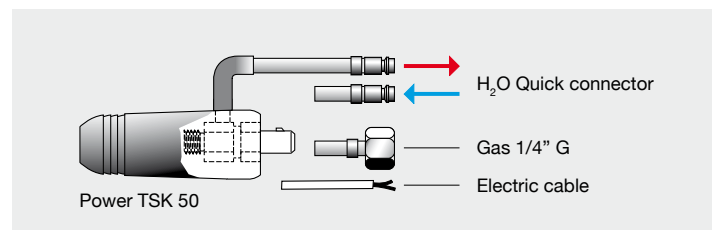

ERGOTIG 24W

CE EN60974-7

CODE	↔		↕	TSK 50-1/4G
SY1410-00	4 m	12.5'	sintig	
SY1810-00	8 m	25'	sintig	
SZ1410-00	4 m	12.5'	sintig flex	
SZ1810-00	8 m	25'	sintig flex	

TECHNICAL DATA	
	ERGOTIG 24W
	0,45 kg | 0.99 lb
	113
	Argon
	0,5 ÷ 2,4 mm | .020" ÷ 3/32"
	180A DC - 120A AC
	4 bar
	1.5 l/min

CODE	Image	Description	Quantity
4		insulator	10
5		tig 24W torch head - 65,1 mm	1
6		tig 24W flex torch head - 117 mm	1
8		kit Ergotig single	1
9		kit Ergotig dual	1
10		reduction	1
10		cable joint	1
10		screw	50
10		Ergotig handle	1
11		cable assembly - 4 m / 12.5'	1
11		cable assembly - 8 m / 25'	1
12		power cable - 4 m / 12.5'	1
12		power cable - 8 m / 25'	1
15		TSK 50 - quick plug	1

WEAR PARTS NOT INCLUDED

Starter kits page 360
Wear parts page 364