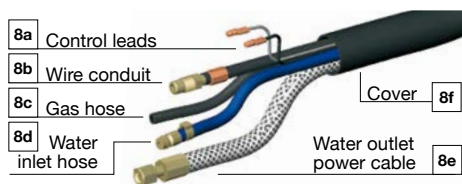

ERGOPLUS 505

CE EN60974-7

CODE	↔		
MB7933	3 m	10'	 EURO
MB7934	4 m	12'	
MB7935	5 m	16.4'	

TECHNICAL DATA		
ERGOPLUS 505		
	1,5 kg	3.31 lb
	113	
V PEAK	113	
	1,0 ÷ 1,6 mm	.040" ÷ 1/16"
X 100%	550A CO2 - 500A Mix	
	2÷4 bar	
	1,6 l/min	

REPAIR KIT FOR ERGOPLUS 505 / TMAX 5001 D.18 TORCH HEAD MT0212

GAS HOLDER COOLING

REFRIGERANT LIQUID UTI000158

	CODE			Ø		↔		REF	
1	FA1110		fixing nozzle nut						1
1	MC0345		nozzle	16 mm	5/8"	80 mm	3"-5/32	-	5
1	MC0346		nozzle	14 mm	9/16"	80 mm	3"-5/32	-	5
1	MC0347		nozzle	19 mm	3/4"	80 mm	3"-5/32	-	5
1	MC0348		nozzle	15 mm	19/32"	80 mm	3"-5/32	-	5
2	MD0250-80		M9x1 - CuCrZr	1,0 mm	.040"	38 mm	1"-1/2	-	20
2	MD0250-82		M9x1 - CuCrZr	1,2 mm	.045"	38 mm	1"-1/2	-	20
2	MD0250-84		M9x1 - CuCrZr	1,4 mm	.052"	38 mm	1"-1/2	-	20
2	MD0250-86		M9x1 - CuCrZr	1,6 mm	1/16"	38 mm	1"-1/2	-	20
2	MD0250-90		M9x1 - CuCrZr	2,0 mm	5/64"	38 mm	1"-1/2	-	20
2	MD0250-94		M9x1 - CuCrZr	2,4 mm	3/32"	38 mm	1"-1/2	-	20
3	ME0345		M9X1 - copper			23,5 mm	15/16"	-	5
4	ME0089		plastic			30 mm	1"-3/16	-	10
4	ME0589		ceramic			30 mm	1"-3/16	-	10
20	GM0530		uncoated steel liner	1,2 ÷ 1,6 mm	.045" ÷ 1/16"	3 m	10'		1
20	GM0531		uncoated steel liner	1,2 ÷ 1,6 mm	.045" ÷ 1/16"	4 m	12'		1
20	GM0532		uncoated steel liner	1,2 ÷ 1,6 mm	.045" ÷ 1/16"	5 m	16.4'		1

	CODE			
5	FB2320		insulator	1
5	MG0098		Plus 505 torch head	1
6	BX0024		trigger	5
7	MT0238		handle kit	1
8	MN0014		cable assembly - 5 m / 16.4'	1
8	MN0013		cable assembly - 4 m / 12'	1

	CODE			
8	MN0012		cable assembly - 3 m / 10'	1
9	FA0026		liner nut M10x1	10
9	BW0020		metal EURO nut	10
9	AR0052		EURO connector	1
9	MT0101		Back box kit	1