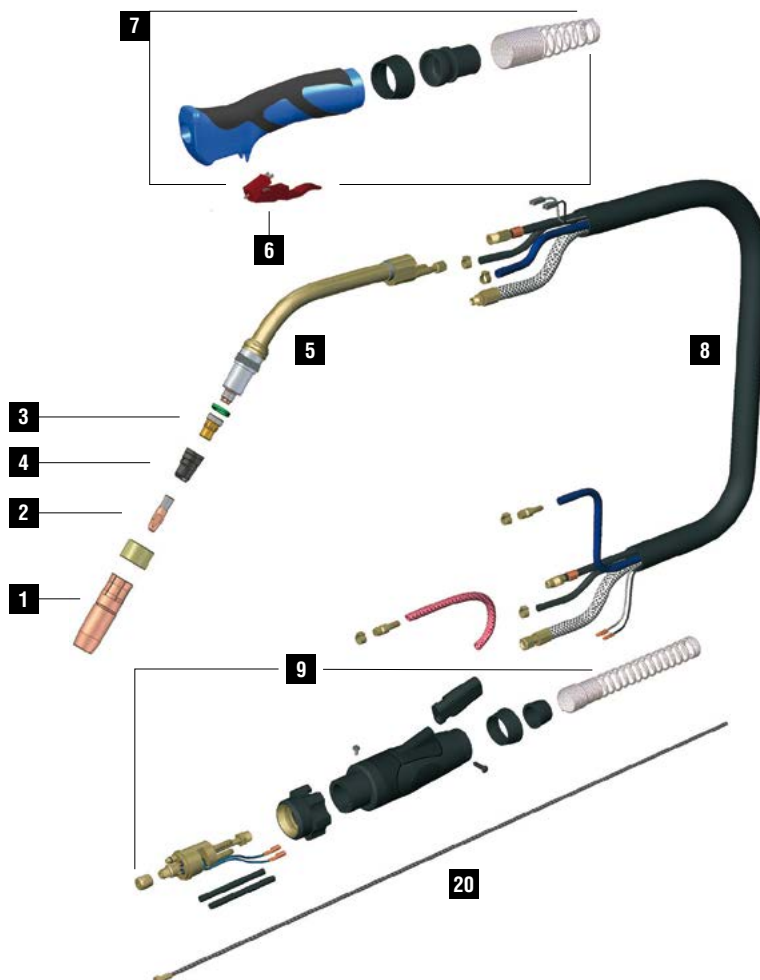

ERGOPLUS 505

CE EN60974-7

CODE	↔		
MB7933	3 m	10'	 EURO
MB7934	4 m	12'	
MB7935	5 m	16.4'	

TECHNICAL DATA		
ERGOPLUS 505		
	1,5 kg	3.31 lb
	113	
V PEAK	113	
	1,0 ÷ 1,6 mm	.040" ÷ 1/16"
X 100%	550A CO2 - 500A Mix	
	2÷4 bar	
	1,6 l/min	

REPAIR KIT FOR ERGOPLUS 505 / TMAX 5001 D.18 TORCH HEAD MT0212

GAS HOLDER COOLING

REFRIGERANT LIQUID UTI000158

	CODE			Ø		↔		REF	
1	FA1110		fixing nozzle nut						1
1	MC0345		nozzle	16 mm	5/8"	80 mm	3"-5/32	-	5
1	MC0346		nozzle	14 mm	9/16"	80 mm	3"-5/32	-	5
1	MC0347		nozzle	19 mm	3/4"	80 mm	3"-5/32	-	5
1	MC0348		nozzle	15 mm	19/32"	80 mm	3"-5/32	-	5
2	MD0250-80		M9x1 - CuCrZr	1,0 mm	.040"	38 mm	1"-1/2	-	20
2	MD0250-82		M9x1 - CuCrZr	1,2 mm	.045"	38 mm	1"-1/2	-	20
2	MD0250-84		M9x1 - CuCrZr	1,4 mm	.052"	38 mm	1"-1/2	-	20
2	MD0250-86		M9x1 - CuCrZr	1,6 mm	1/16"	38 mm	1"-1/2	-	20
2	MD0250-90		M9x1 - CuCrZr	2,0 mm	5/64"	38 mm	1"-1/2	-	20
2	MD0250-94		M9x1 - CuCrZr	2,4 mm	3/32"	38 mm	1"-1/2	-	20
3	ME0345		M9X1 - copper			23,5 mm	15/16"	-	5
4	ME0089		plastic			30 mm	1"-3/16	-	10
4	ME0589		ceramic			30 mm	1"-3/16	-	10
20	GM0530		uncoated steel liner	1,2 ÷ 1,6 mm	.045" ÷ 1/16"	3 m	10'		1
20	GM0531		uncoated steel liner	1,2 ÷ 1,6 mm	.045" ÷ 1/16"	4 m	12'		1
20	GM0532		uncoated steel liner	1,2 ÷ 1,6 mm	.045" ÷ 1/16"	5 m	16.4'		1

	CODE			
5	FB2320		insulator	1
5	MG0098		Plus 505 torch head	1
6	BX0024		trigger	5
7	MT0238		handle kit	1
8	MN0014		cable assembly - 5 m / 16.4'	1
8	MN0013		cable assembly - 4 m / 12'	1

	CODE			
8	MN0012		cable assembly - 3 m / 10'	1
9	FA0026		liner nut M10x1	10
9	BW0020		metal EURO nut	10
9	AR0052		EURO connector	1
9	MT0101		Back box kit	1

	CODE	↔
8a	BX0158	5 m / 16.4'
8b	QB0074	5 m / 16.4'
8c	QB0082	5 m / 16.4'
8d	QB0078	5 m / 16.4'
8e	QA0021	5 m / 16.4'
8f	MQ0207	5 m / 16.4'

STANDARD FOR ALL WEAR PARTS SEE PAGE 276