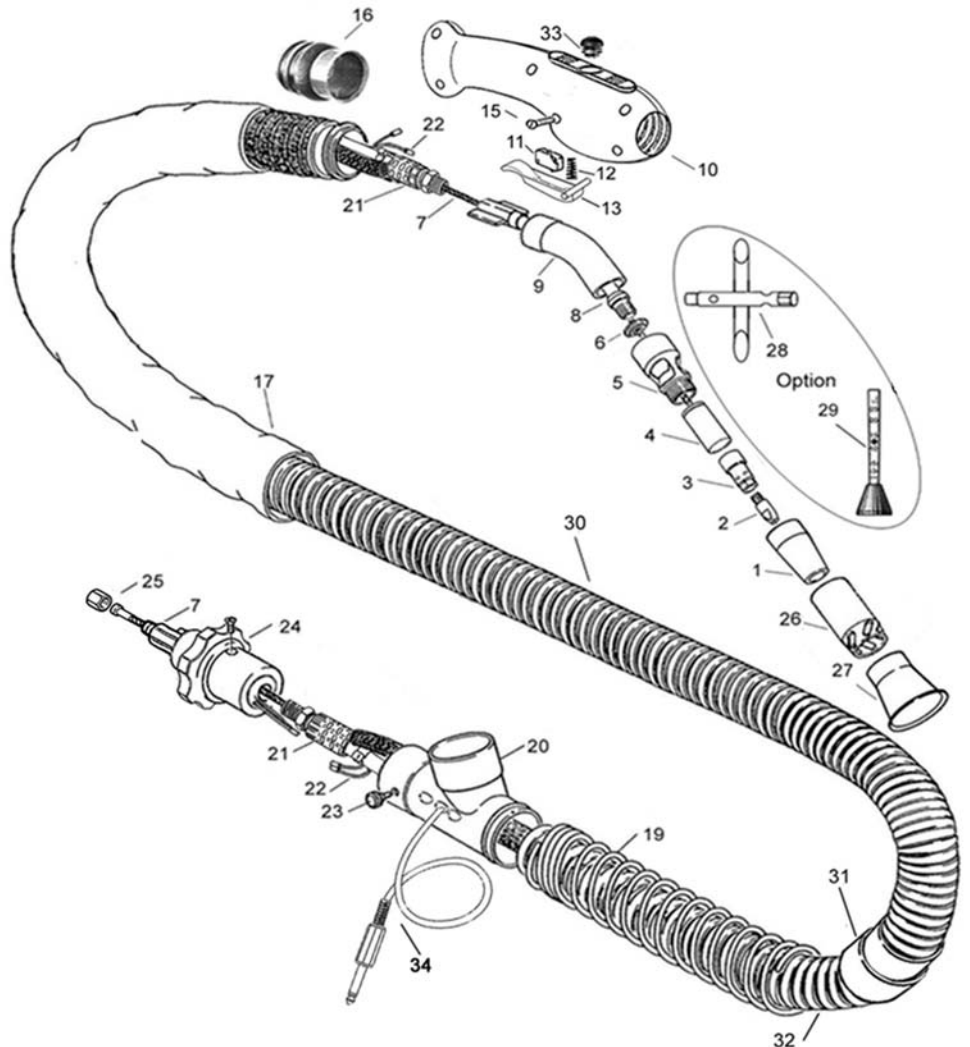

EXTERNAL PROTECTION

Rubber and velcro Ø 40

- MQ0195 . 2,5 m
- MQ0196 . 3,5 m
- MQ0197 . 4,5 m

	CODE			Ø			REF	
1	MC0474		Ø14mm nozzle round thread	14 mm				1
1	MC0475		Ø16mm nozzle round thread	16 mm	5/8"			
2	MD0005-10		M8 - Cu	1,0 mm	.040"	30 mm	140.0313	20
2	MD0005-12		M8 - Cu	1,2 mm	.045"	30 mm	140.0442	20
2	MD0005-80		M8 - CuCrZr	1,0 mm	.040"	30 mm	140.0316	20
2	MD0005-82		M8 - CuCrZr	1,2 mm	.045"	30 mm	140.0445	20
3	ME0442		Diffuser M8 L30			30 mm		
7	GM0510		red steel liner	1,0 ÷ 1,2 mm	.040" ÷ .045"	3 m	10'	124.0026 1
7	GM0511		red steel liner	1,0 ÷ 1,2 mm	.040" ÷ .045"	4 m	12'	124.0031 1
7	GM0512		red steel liner	1,0 ÷ 1,2 mm	.040" ÷ .045"	5 m	16.4'	124.0035 1
7	GM0736		black Nylon® + 12% Graphite liner	1,2 ÷ 1,6 mm	.045" ÷ 1/16"	3 m	10'	
7	GM0737		black Nylon® + 12% Graphite liner	1,2 ÷ 1,6 mm	.045" ÷ 1/16"	4 m	12'	
7	GM0738		black Nylon® + 12% Graphite liner	1,2 ÷ 1,6 mm	.045" ÷ 1/16"	5 m	16.4'	

EXTERNAL PROTECTION
Rubber and velcro Ø 40

- MQ0195 . 2,5 m
- MQ0196 . 3,5 m
- MQ0197 . 4,5 m

	CODE			Ø			REF		
1	MC0474		Ø14mm nozzle round thread	14 mm				1	
1	MC0475		Ø16mm nozzle round thread	16 mm	5/8"				
2	MD0005-10		M8 - Cu	1,0 mm	.040"	30 mm	140.0313	20	
2	MD0005-12		M8 - Cu	1,2 mm	.045"	30 mm	140.0442	20	
2	MD0005-80		M8 - CuCrZr	1,0 mm	.040"	30 mm	140.0316	20	
2	MD0005-82		M8 - CuCrZr	1,2 mm	.045"	30 mm	140.0445	20	
3	ME0442		Diffuser M8 L30			30 mm			
7	GM0510		red steel liner	1,0 ÷ 1,2 mm	.040" ÷ .045"	3 m	10'	124.0026	1
7	GM0511		red steel liner	1,0 ÷ 1,2 mm	.040" ÷ .045"	4 m	12'	124.0031	1
7	GM0512		red steel liner	1,0 ÷ 1,2 mm	.040" ÷ .045"	5 m	16.4'	124.0035	1
7	GM0736		black Nylon® + 12% Graphite liner	1,2 ÷ 1,6 mm	.045" ÷ 1/16"	3 m	10'		1
7	GM0737		black Nylon® + 12% Graphite liner	1,2 ÷ 1,6 mm	.045" ÷ 1/16"	4 m	12'		1
7	GM0738		black Nylon® + 12% Graphite liner	1,2 ÷ 1,6 mm	.045" ÷ 1/16"	5 m	16.4'		1