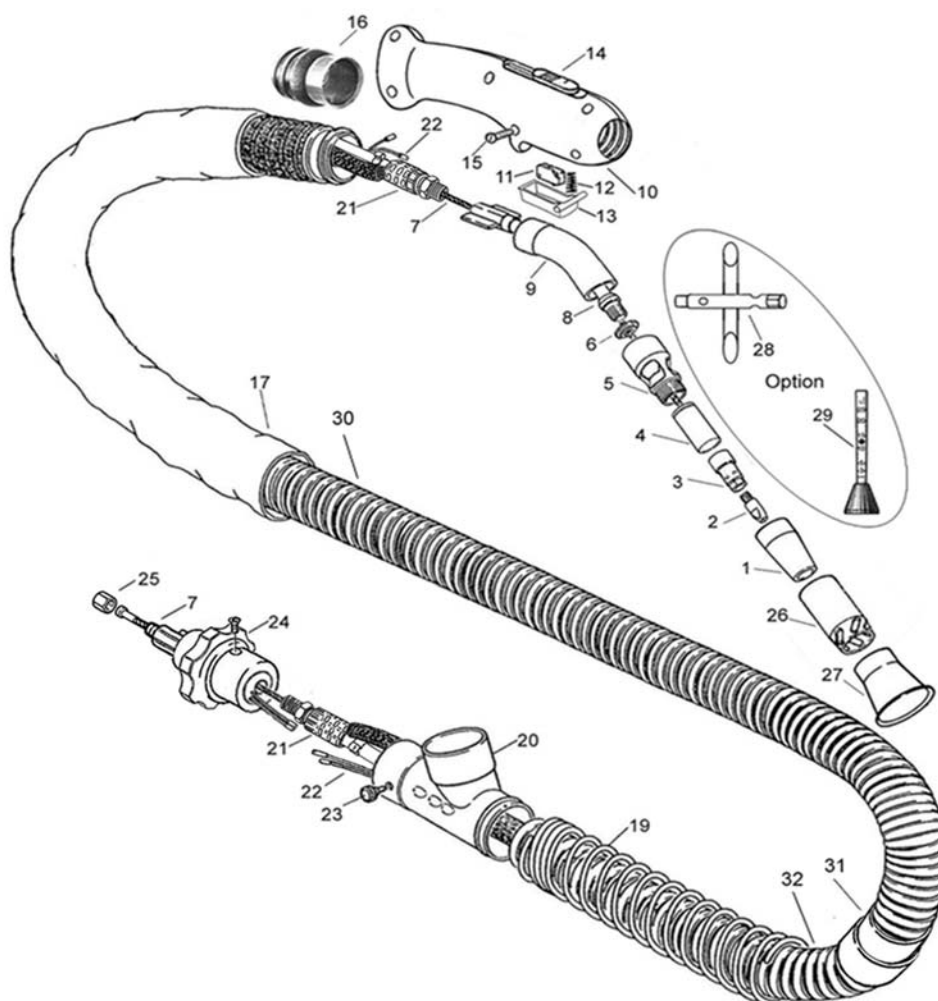

EXTERNAL PROTECTION

Rubber and velcro Ø 40

- MQ0195 . 2,5 m
- MQ0196 . 3,5 m
- MQ0197 . 4,5 m

	CODE			Ø			REF	
1	MC0474		Ø14mm nozzle round thread	14 mm				1
1	MC0475		Ø16mm nozzle round thread	16 mm	5/8"			
2	MD0005-10		M8 - Cu	1,0 mm	.040"	30 mm	140.0313	20
2	MD0005-12		M8 - Cu	1,2 mm	.045"	30 mm	140.0442	20
2	MD0005-80		M8 - CuCrZr	1,0 mm	.040"	30 mm	140.0316	20
2	MD0005-82		M8 - CuCrZr	1,2 mm	.045"	30 mm	140.0445	20
3	ME0442		Diffuser M8 L30			30 mm		
7	GM0510		red steel liner	1,0 ÷ 1,2 mm	.040" ÷ .045"	3 m	10'	124.0026 1
7	GM0511		red steel liner	1,0 ÷ 1,2 mm	.040" ÷ .045"	4 m	12'	124.0031 1
7	GM0512		red steel liner	1,0 ÷ 1,2 mm	.040" ÷ .045"	5 m	16.4'	124.0035 1
7	GM0736		black Nylon® + 12% Graphite liner	1,2 ÷ 1,6 mm	.045" ÷ 1/16"	3 m	10'	
7	GM0737		black Nylon® + 12% Graphite liner	1,2 ÷ 1,6 mm	.045" ÷ 1/16"	4 m	12'	
7	GM0738		black Nylon® + 12% Graphite liner	1,2 ÷ 1,6 mm	.045" ÷ 1/16"	5 m	16.4'	

EXTERNAL PROTECTION
Rubber and velcro Ø 40

- MQ0195 . 2,5 m
- MQ0196 . 3,5 m
- MQ0197 . 4,5 m

	CODE			Ø			REF		
1	MC0474		Ø14mm nozzle round thread	14 mm				1	
1	MC0475		Ø16mm nozzle round thread	16 mm	5/8"				
2	MD0005-10		M8 - Cu	1,0 mm	.040"	30 mm	140.0313	20	
2	MD0005-12		M8 - Cu	1,2 mm	.045"	30 mm	140.0442	20	
2	MD0005-80		M8 - CuCrZr	1,0 mm	.040"	30 mm	140.0316	20	
2	MD0005-82		M8 - CuCrZr	1,2 mm	.045"	30 mm	140.0445	20	
3	ME0442		Diffuser M8 L30			30 mm			
7	GM0510		red steel liner	1,0 ÷ 1,2 mm	.040" ÷ .045"	3 m	10'	124.0026	1
7	GM0511		red steel liner	1,0 ÷ 1,2 mm	.040" ÷ .045"	4 m	12'	124.0031	1
7	GM0512		red steel liner	1,0 ÷ 1,2 mm	.040" ÷ .045"	5 m	16.4'	124.0035	1
7	GM0736		black Nylon® + 12% Graphite liner	1,2 ÷ 1,6 mm	.045" ÷ 1/16"	3 m	10'		1
7	GM0737		black Nylon® + 12% Graphite liner	1,2 ÷ 1,6 mm	.045" ÷ 1/16"	4 m	12'		1
7	GM0738		black Nylon® + 12% Graphite liner	1,2 ÷ 1,6 mm	.045" ÷ 1/16"	5 m	16.4'		1