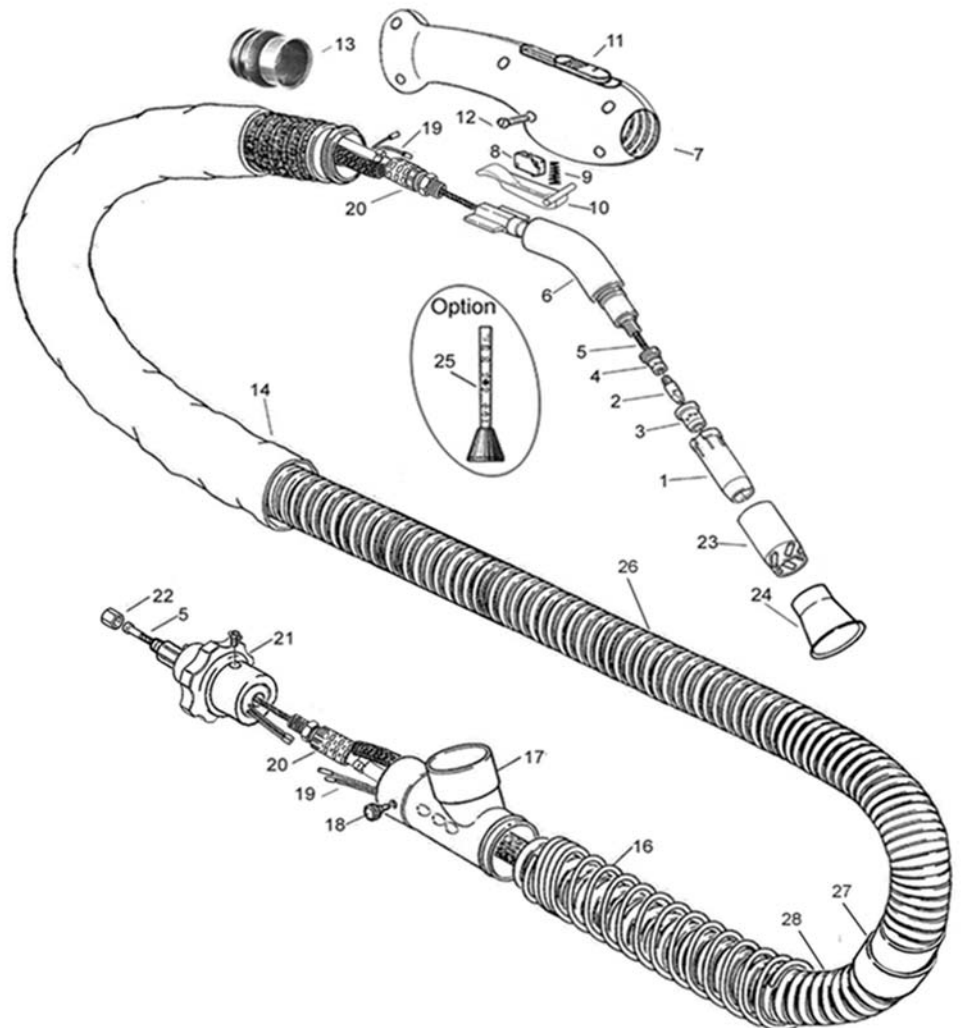

EXTRAPLUS 36

CE EN60974-7

CODE	↔	
------	---	--

MA1530	3 m	10'	
MA1531	4 m	12'	
MA1532	5 m	16.4'	

TECHNICAL DATA		
----------------	--	--

	1,60 kg	
	1,2 ÷ 1,6 mm	.045" ÷ .1/16"
	350A CO2 - 310A Mix	
	112 m³/h	
	1480 mm/H2O	

EXTERNAL PROTECTION

Rubber and velcro Ø 40

- MQ0195 . 2,5 m
- MQ0196 . 3,5 m
- MQ0197 . 4,5 m

	CODE			Ø		↔	REF		
1	MC0027		Ø 16 mm 2,5 mm	16 mm	5/8"	84 mm	145.0078	10	
1	MC0028		Ø 19 mm 2,5 mm	19 mm	3/4"	84 mm	145.0045	10	
2	MD0005-12		M8 - Cu	1,2 mm	.045"	30 mm	140.0442	20	
2	MD0005-16		M8 - Cu	1,6 mm	1/16"	30 mm	140.0587	20	
2	MD0005-82		M8 - CuCrZr	1,2 mm	.045"	30 mm	140.0445	20	
2	MD0005-86		M8 - CuCrZr	1,6 mm	1/16"	30 mm	140.0590	20	
3	ME0017		plastic			32,8 mm	014.0261	10	
3	ME0517		ceramic			32,8 mm	014.0023	10	
4	MD0064-00		M8 - brass			28 mm	142.0020	20	
5	GM0510		red steel liner	1,0 ÷ 1,2 mm	.040" ÷ .045"	3 m	10'	124.0026	1
5	GM0511		red steel liner	1,0 ÷ 1,2 mm	.040" ÷ .045"	4 m	12'	124.0031	1
5	GM0512		red steel liner	1,0 ÷ 1,2 mm	.040" ÷ .045"	5 m	16.4'	124.0035	1
5	GM0540		yellow steel liner	1,2 ÷ 1,6 mm	.045" ÷ 1/16"	3 m	10'	124.0041	1
5	GM0541		yellow steel liner	1,2 ÷ 1,6 mm	.045" ÷ 1/16"	4 m	12'	124.0042	1
5	GM0542		yellow steel liner	1,2 ÷ 1,6 mm	.045" ÷ 1/16"	5 m	16.4'	124.0044	1

	CODE		
--	------	--	--

6	MF0325	mig torch head	1
7	MP0211	handle	1
8	BX0021	trigger	5
9	EA1270	Spiral spring	
10	BW0593	Lever for microswitches	
11	BW0592	Cursor control aspiration	
12	EA1271	Handle screws	
13	FB0690	Metal turning connection for hose D.40	
14	MQ0188	cover hose	1
16	EA1380	Hose support spring	
17	BW0497	Smoke deviating connection D.50	
18	EA1275	Fixing screw for smoke deviating connection	
19	BX1042	Control Lead 3m with connectors	
19	BX1043	Control Lead 4m with connectors	