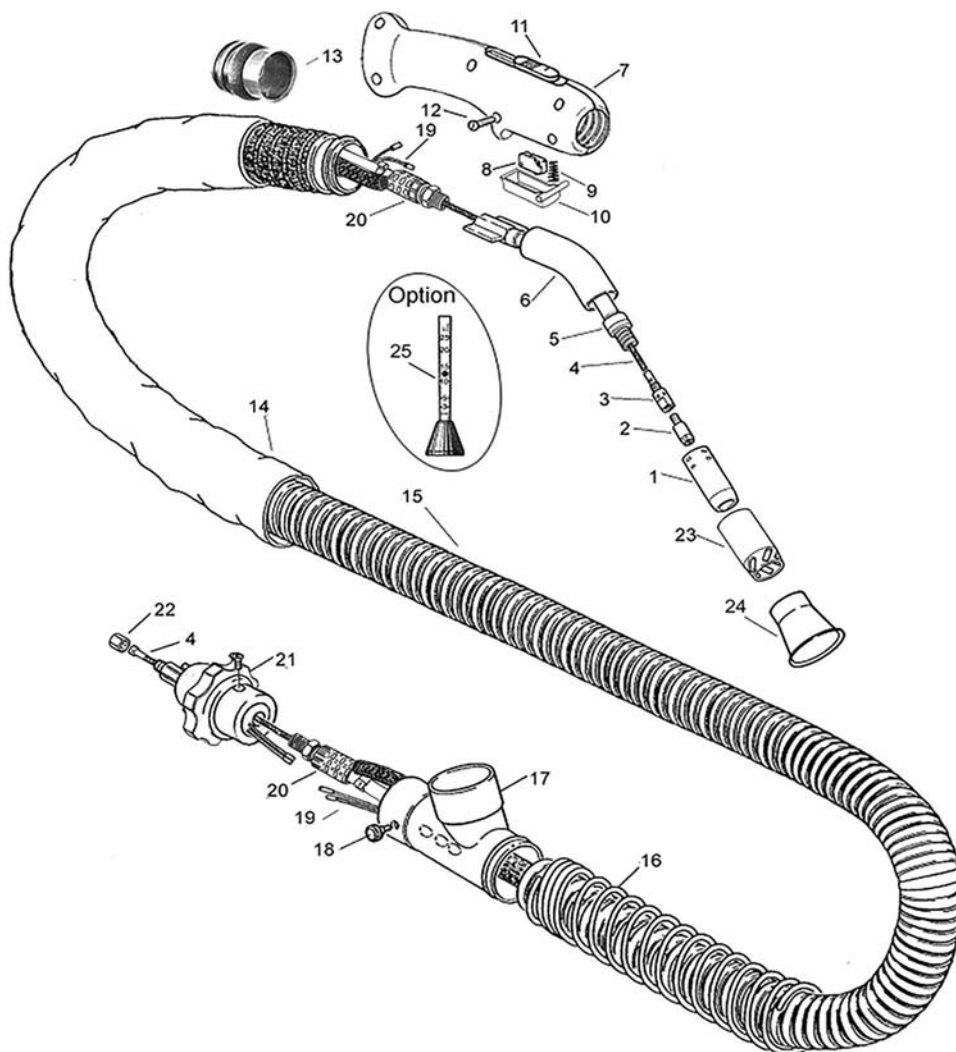

EXTERNAL PROTECTION

Rubber and velcro Ø 40

- MQ0195 . 2,5 m
- MQ0196 . 3,5 m
- MQ0197 . 4,5 m

	CODE				REF			
1	MC0023		Ø 15 mm	15 mm	57 mm	145.0076 10		
1	MC0024		Ø 18 mm	18 mm	57 mm	145.0042 10		
2	MD0009-08		M6 - Cu	0,8 mm	.030"	28 mm	140.0051 20	
2	MD0009-10		M6 - Cu	1,0 mm	.040"	28 mm	140.0242 20	
2	MD0009-12		M6 - Cu	1,2 mm	.045"	28 mm	140.0379 20	
3	ME0016		M6 - copper			35 mm	142.0001 10	
4	GM0500		blue steel liner	0,6 ÷ 0,9 mm	.023" ÷ .035"	3 m	10'	124.0011 1
4	GM0501		blue steel liner	0,6 ÷ 0,9 mm	.023" ÷ .035"	4 m	12'	124.0012 1
4	GM0502		blue steel liner	0,6 ÷ 0,9 mm	.023" ÷ .035"	5 m	16.4'	124.0015 1
4	GM0510		red steel liner	1,0 ÷ 1,2 mm	.040" ÷ .045"	3 m	10'	124.0026 1
4	GM0511		red steel liner	1,0 ÷ 1,2 mm	.040" ÷ .045"	4 m	12'	124.0031 1
4	GM0512		red steel liner	1,0 ÷ 1,2 mm	.040" ÷ .045"	5 m	16.4'	124.0035 1

CODE		
------	--	--

5	MF0323	mig torch head	1
6	FB0360	Extraction nozzle	
7	MP0210	handle	1
8	BX0021	trigger	5
9	EA1270	Spiral spring	
10	BW0591	Slider of adjustment suction Turboplus	
11	BW0592	Cursor control apiration	
12	EA1271	Handle screws	
13	FB0690	Metal turning connection for hose D.40	
14	MQ0188	cover hose	1
15	MQ0190	Duct flue pipe 3.5 m D.40 Soft	
15	MQ0307	Duct flue pipe 2.5 m D.40 Soft	
15	MQ0308	Duct flue pipe 4.5 m D.40 Soft	
16	EA1381	Hose support spring D.50/40	

CODE		
------	--	--

17	BW0497	Smoke deviating connection D.50	
18	EA1275	Fixing screw for smoke deviating connection	
19	BX1042	Control Lead 3m with connectors	
19	BX1043	Control Lead 4m with connectors	
19	BX1044	Control Lead 5m with connectors	
20	MH0591	2,7 m - 16 mm ²	
20	MH0592	3,7 m - 16 mm ²	
20	MH0593	4,7 m - 16 mm ²	
21	AR0231	EURO connection	1
22	FA0291	Nut stops internal liner	1
23	FB0361	Suction device	
24	FB0687	Short conical suction device D.30	
25	EA1273	Argon-CO2 gas flow checker	