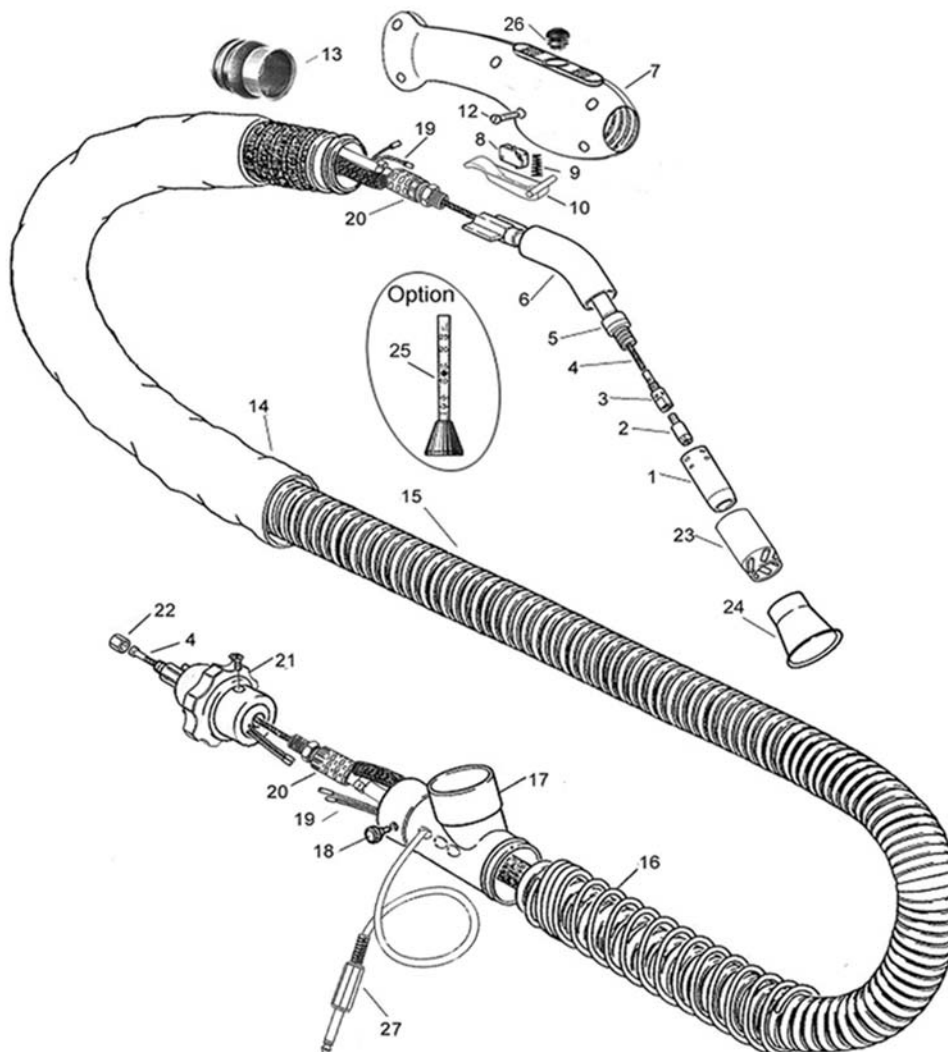

CODE		
------	--	--

17	BW0497	Smoke deviating connection D.50	
18	EA1275	Fixing screw for smoke deviating connection	
19	BX1042	Control Lead 3m with connectors	
19	BX1043	Control Lead 4m with connectors	
19	BX1044	Control Lead 5m with connectors	
20	MH0591	2,7 m - 16 mm ²	
20	MH0592	3,7 m - 16 mm ²	
20	MH0593	4,7 m - 16 mm ²	
21	AR0231	EURO connection	1
22	FA0291	Nut stops internal liner	1
23	FB0361	Suction device	
24	FB0687	Short conical suction device D.30	
25	EA1273	Argon-CO2 gas flow checker	

EXTERNAL PROTECTION
Rubber and velcro Ø 40

MQ0195 . 2,5 m
MQ0196 . 3,5 m
MQ0197 . 4,5 m

	CODE			∅			REF		
1	MC0023		∅ 15 mm	15 mm		57 mm	145.0076	10	
1	MC0024		∅ 18 mm	18 mm		57 mm	145.0042	10	
2	MD0009-08		M6 - Cu	0,8 mm	.030"	28 mm	140.0051	20	
2	MD0009-10		M6 - Cu	1,0 mm	.040"	28 mm	140.0242	20	
2	MD0009-12		M6 - Cu	1,2 mm	.045"	28 mm	140.0379	20	
3	ME0016		M6 - copper			35 mm	142.0001	10	
4	GM0500		blue steel liner	0,6 ÷ 0,9 mm	.023" ÷ .035"	3 m	10'	124.0011	1
4	GM0501		blue steel liner	0,6 ÷ 0,9 mm	.023" ÷ .035"	4 m	12'	124.0012	1
4	GM0502		blue steel liner	0,6 ÷ 0,9 mm	.023" ÷ .035"	5 m	16.4'	124.0015	1
4	GM0510		red steel liner	1,0 ÷ 1,2 mm	.040" ÷ .045"	3 m	10'	124.0026	1
4	GM0511		red steel liner	1,0 ÷ 1,2 mm	.040" ÷ .045"	4 m	12'	124.0031	1
4	GM0512		red steel liner	1,0 ÷ 1,2 mm	.040" ÷ .045"	5 m	16.4'	124.0035	1