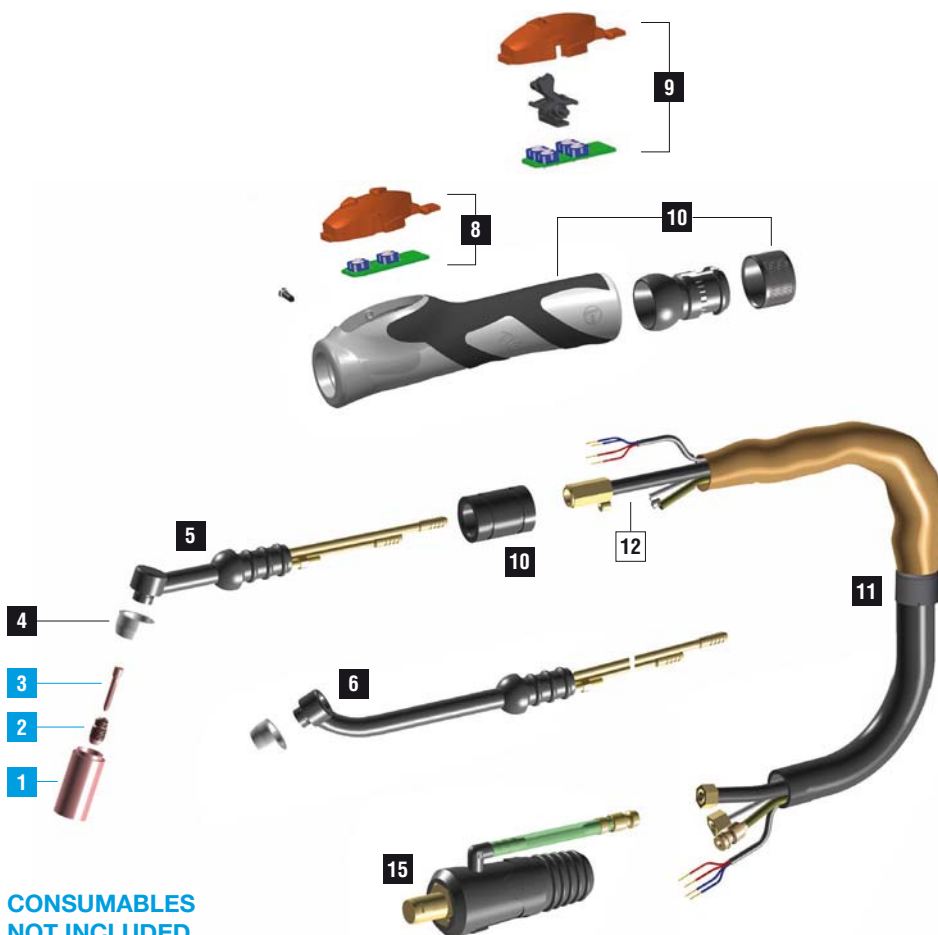

TPRO 24W

CE EN60974-7

CODE	↔	⚡	⏏
------	---	---	---

HY2410-00	4 m	12.5'	dual	 TSK 50-1/4G
HY2810-00	8 m	25'	dual	
HY7410-00	4 m	12.5'	multi	
HY7810-00	8 m	25'	multi	
HZ2410-00	4 m	12.5'	dual flex	
HZ2810-00	8 m	25'	dual flex	
HZ7410-00	4 m	12.5'	multi flex	
HZ7810-00	8 m	25'	multi flex	

TECHNICAL DATA		
----------------	--	--

		
	0,45 kg	0.99 lb
	113	
	Argon	
	0,5 ÷ 1,6 mm	.020" ÷ 1/16"
	180A DC - 120A AC	

CONSUMABLES KIT

- TT0101 1,6 mm 1/16"
- TT0102 2,4 mm 3/32"

CONSUMABLES NOT INCLUDED

	CODE		Gr	Ø		↔	REF	
1	TC0021		.165	4 mm	5/32"		53N23	10
1	TC0022		4	6,4 mm	1/4"		53N24	10
1	TC0023		5	8 mm	5/16"		53N25	10
1	TC0024		6	9,8 mm	3/8"		53N27	10
1	TC0027		4	6,4 mm	1/4"		53N28	10
1	TC0028		6	9,8 mm	3/8"		53N26	10
2	TE0004-05			0,5 mm	.020"		53N17	10
2	TE0004-10			1,0 mm	.040"		53N18	10
2	TE0004-16			1,6 mm	1/16"		53N19	10
2	TE0004-24			2,4 mm	3/32"		24CB332	10
3	TD0004-05			0,5 mm	.020"		53N15	10
3	TD0004-10			1,0 mm	.040"		53N16	10
3	TD0004-16			1,6 mm	1/16"		53N14	10
3	TD0004-24			2,4 mm	3/32"		24C332	10

	CODE			
4	TQ0004		insulator	10
5	TG0024		tig torch head 56 mm	1
6	TF0224		tig torch head Flex 118 mm	1
8	TT0183		kit Tpro Dual	1
9	TT0184		kit Tpro Multi	1
10	BW0303		reduction	1
10	BW0310		cable support	1
10	EA0329		screw	
10	TP0139		tig handle	1
15	CX0080		tig plug 50 – gas quick conn.	