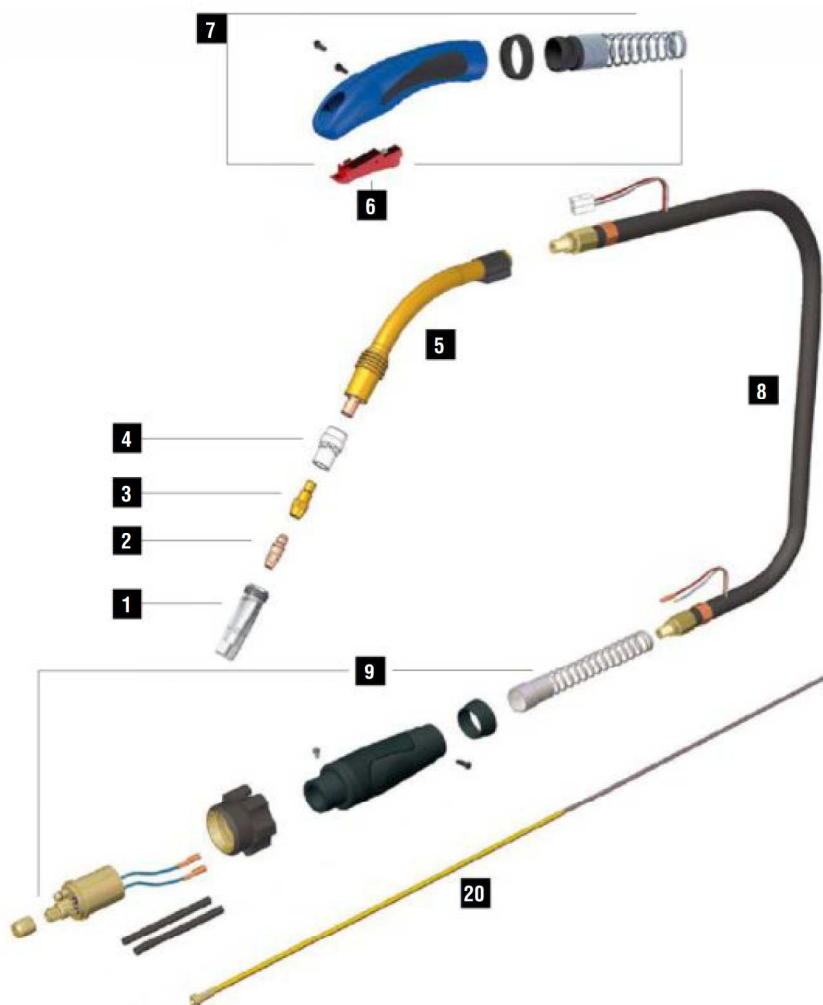

TPLUS 36
M8-YELLOW LINER

CE EN60974-7

CODE	↔		
MA3433	3 m	10'	 EURO
MA3434	4 m	12'	
MA3435	5 m	16.4'	

TECHNICAL DATA		
	TPLUS 36	
	1,6 kg	3.53 lb
	113	
	1,0 ÷ 1,6 mm	.040" ÷ 1/16"
	340A CO2 - 320A Mix	

	CODE			Ø		↔	REF		
1	MC0026		nozzle - 2,5 mm thickness	12 mm	1/2"	84 mm	3"-5/16	145.0126	10
1	MC0027		nozzle - 2,5 mm thickness	16 mm	5/8"	84 mm	3"-5/16	145.0078	10
1	MC0028		nozzle - 2,5 mm thickness	19 mm	3/4"	84 mm	3"-5/16	145.0045	10
1	MC0109		nozzle - 2,5 mm thickness	17 mm	21/32"	84 mm	3"-5/16	-	10
1	MC0110		nozzle - 2,5 mm thickness	20 mm	25/32"	90 mm	3"-17/32	145.0172	10
1	MC0440		nozzle - 2 mm thickness	16 mm	5/8"	84 mm	3"-5/16	-	10
1	MC0527		quick release nozzle - 2,5 mm thickness	16 mm	5/8"	84 mm	3"-5/16	-	10
1	MC0540		quick release light nozzle - 2 mm thickness	16 mm	5/8"	84 mm	3"-5/16	-	10
2	MD0005-78		M8 - CuCrZr	0,8 mm	.030"	30 mm	1"-3/16	-	20
2	MD0005-80		M8 - CuCrZr	1,0 mm	.040"	30 mm	1"-3/16	140.0316	20
2	MD0005-82		M8 - CuCrZr	1,2 mm	.045"	30 mm	1"-3/16	140.0445	20
2	MD0005-84		M8 - CuCrZr	1,4 mm	.052"	30 mm	1"-3/16	-	20
2	MD0005-86		M8 - CuCrZr	1,6 mm	1/16"	30 mm	1"-3/16	140.0590	20
2	MD0005-90		M8 - CuCrZr	2,0 mm	5/64"	30 mm	1"-3/16	-	20
2	MD0005-94		M8 - CuCrZr	2,4 mm	3/32"	30 mm	1"-3/16	-	20
3	MD0063-00			M6 - brass			28 mm	1"-3/32	142.0005
3	MD0064-00		M8 - brass			28 mm	1"-3/32	142.0020	20
3	MD0131-00		M6 - brass			32 mm	1"-1/4	142.0011	20
3	MD0132-00		M8 - brass			32 mm	1"-1/4	142.0024	20
4	ME0017		plastic			32,8 mm	1"-9/32	014.0261	10
4	ME0041		plastic			32,8 mm	1"-9/32	014.0021	10
4	ME0417		high-tech plastic			32,8 mm	1"-9/32	-	10
4	ME0517		ceramic			32,8 mm	1"-9/32	014.0023	10
20	GM0540		yellow steel liner	1,2 ÷ 1,6 mm	.045" ÷ 1/16"	3 m	10'	124.0041	1
20	GM0541		yellow steel liner	1,2 ÷ 1,6 mm	.045" ÷ 1/16"	4 m	12'	124.0042	1
20	GM0542		yellow steel liner	1,2 ÷ 1,6 mm	.045" ÷ 1/16"	5 m	16.4'	124.0044	1