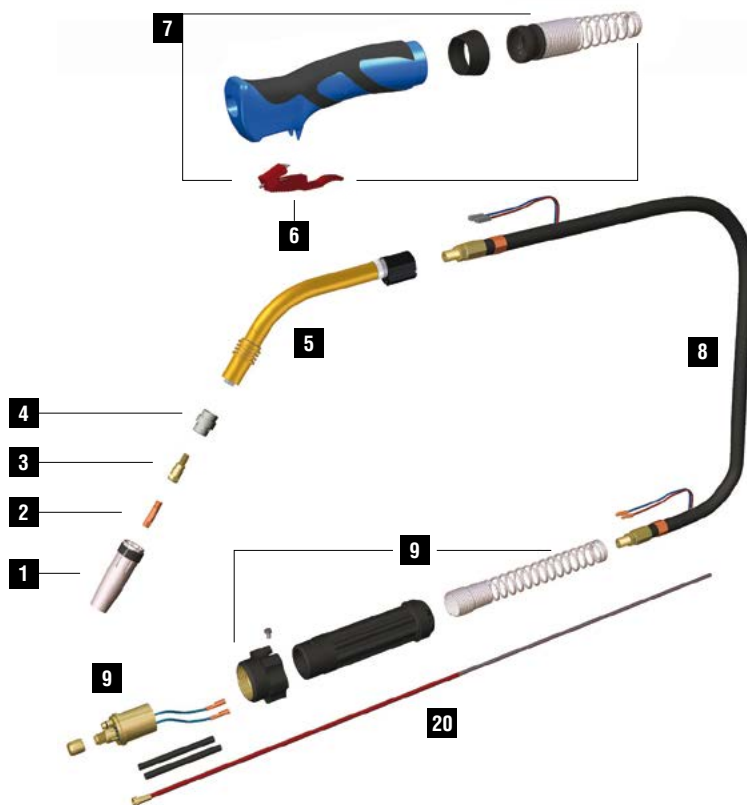

# ERGOPLUS 24

CE EN60974-7

CODE	↔			
MA7143	3 m	10'		1
MA7144	4 m	12'		1
MA7145	5 m	16.4'		1

CODE	↔			
MA7194	3 m	10'		25
MA7195	4 m	12'		25
MA7196	5 m	16.4'		25

TECHNICAL DATA		
	ERGOPLUS 24	
	1,2 kg	2.76 lb
	113	
	0,6 ÷ 1,2 mm	.30" - .045"
	250A CO2 - 220A Mix	

	CODE			Ø				REF	
1	MC0300		nozzle	17 mm	21/32"	63,5 mm	2-1/2"	145.0062	10
1	MC0301		nozzle	12,5 mm	1/2"	63,5 mm	2-1/2"	145.0080	10
1	MC0302		nozzle	10 mm	13/32"	63,5 mm	2-1/2"	145.0128	10
1	MC0303		nozzle	17 mm	21/32"	68 mm	2-11/16"	145.0174	10
2	MD0008-06		M6 - Cu	0,6 mm	.023"	25 mm	31/32"	140.0008	20
2	MD0008-08		M6 - Cu	0,8 mm	.030"	25 mm	31/32"	140.0059	20
2	MD0008-09		M6 - Cu	0,9 mm	.035"	25 mm	31/32"	140.0177	20
2	MD0008-10		M6 - Cu	1,0 mm	.040"	25 mm	31/32"	140.0253	20
2	MD0008-12		M6 - Cu	1,2 mm	.045"	25 mm	31/32"	140.0387	20
3	MD0138-00		M6 - brass			26 mm	1" 1/32	142.0003	10
4	ME0084		plastic			20 mm	25/32"	012.0183	10
4	ME0086		silicon			20 mm	25/32"	-	10
4	ME0484		plastic compound high tech			20 mm	25/32"	-	10
4	ME0584		ceramic			20 mm	25/32"	-	10
20	GM0510		red steel liner	1,0 ÷ 1,2 mm	.040" ÷ .045"	3 m	10'	124.0026	1
20	GM0511		red steel liner	1,0 ÷ 1,2 mm	.040" ÷ .045"	4 m	12'	124.0031	1
20	GM0512		red steel liner	1,0 ÷ 1,2 mm	.040" ÷ .045"	5 m	16.4'	124.0035	1

	CODE			
5	MF0180		Ergoplus 24 torch head	1
6	BX0024		trigger	5
7	MT0237		handle kit	1
8	MH0119		coaxial cable - 3 m / 10'	1
8	MH0124		coaxial cable - 4 m / 12'	1

	CODE			
8	MH0125		coaxial cable - 5 m / 16.4'	1
9	AR0070		EURO connector - air	1
9	BW0020		metal EURO nut	10
9	FA0026		liner nut M10x1	10
9	MT0229		Back box kit EURO	1