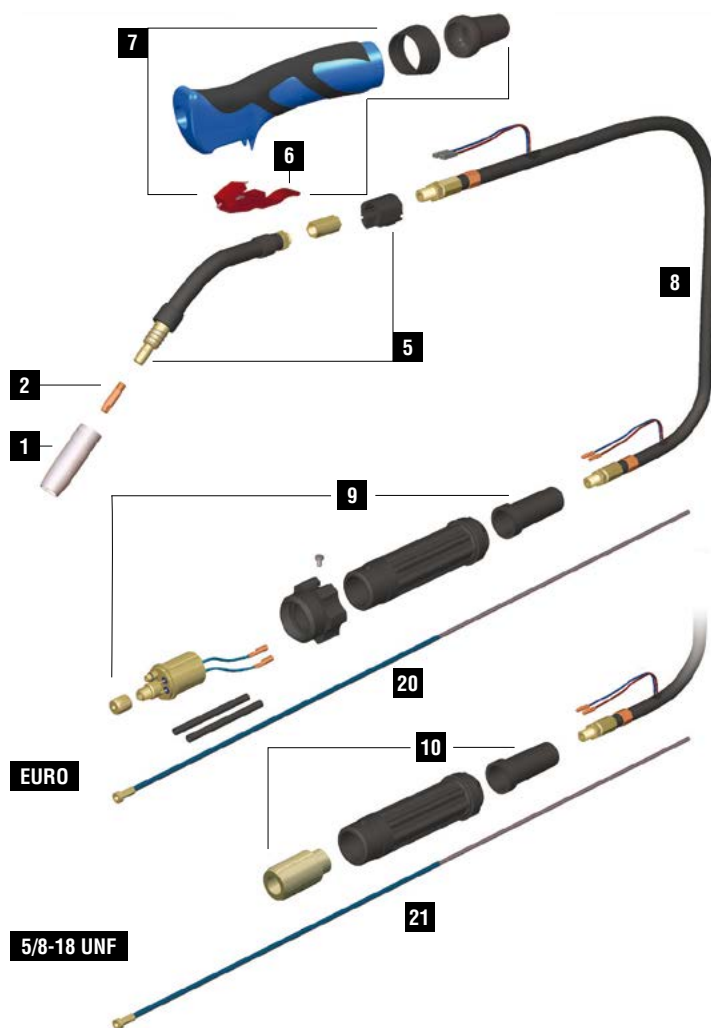

ERGOPLUS 15

CE EN60974-7

CODE	↔			
MA7043	3 m	10'		1
MA7044	4 m	12'		1
MA7045	5 m	16.4'		1

CODE	↔			
MA7094	3 m	10'		25
MA7095	4 m	12'		25
MA7096	5 m	16.4'		25

CODE	↔			
MA7090	3 m	10'		1
MA7091	4 m	12'		1
MA7092	5 m	16.4'		1

CODE	
AR0170	Tweco® 1-4 kit
AR0171	Tweco® 5 kit
AR0172	Lincoln® "L" kit
AR0173	Miller® "M" kit

CODE	
AR0176	Lincoln® "L4" kit
AR0177	Lincoln® "L2" kit
AR0178	Lincoln® "L3" kit
AR0179	Lincoln® "L1" kit

KIT to be assembled by a qualified technician.
See all details on page 264.

TECHNICAL DATA		
	ERGOPLUS 15	
	0,6 kg	1.32 lb
	113	
	0,6 ÷ 1,0 mm	.023" ÷ 1/16"
	180A CO2 - 150A Mix	

	CODE			Ø		↔		REF	
1	MC0017		nozzle	9,5 mm	3/8"	53 mm	2-1/16"	145.0123	10
1	MC0018		nozzle	12 mm	1/2"	53 mm	2-1/16"	145.0075	10
1	MC0019		nozzle	16 mm	5/8"	53 mm	2-1/16"	145.0041	10
1	MC0020		nozzle	16 mm	5/8"	61,5 mm	2"-13/32	145.0168	10
1	MC0266		nozzle	13 mm	1/2"	53 mm	2-1/16"	145.0143	10
2	MD0008-06		M6 - Cu	0,6 mm	.023"	25 mm	31/32"	140.0008	20
2	MD0008-08		M6 - Cu	0,8 mm	.030"	25 mm	31/32"	140.0059	20
2	MD0008-09		M6 - Cu	0,9 mm	.035"	25 mm	31/32"	140.0177	20
2	MD0008-10		M6 - Cu	1,0 mm	.040"	25 mm	31/32"	140.0253	20
2	MD0008-12		M6 - Cu	1,2 mm	.045"	25 mm	31/32"	140.0387	20
20	GM0500		blue steel liner	0,6 ÷ 0,9 mm	.023" ÷ .035"	3 m	10'	124.0011	1
20	GM0501		blue steel liner	0,6 ÷ 0,9 mm	.023" ÷ .035"	4 m	12'	124.0012	1
20	GM0502		blue steel liner	0,6 ÷ 0,9 mm	.023" ÷ .035"	5 m	16.4'	124.0015	1
21	GM0011		blue steel liner for 5/8-18 UNF connector	0,6 ÷ 0,9 mm	.023" ÷ .035"	5 m	16.4'	42-3035-15	1

	CODE			
5	BW0080		plastic body	10
5	EA0303		spring	10
5	FB0112		hexagonal fitting	10
5	FB0117		mig diffuser	10
5	MF0032		Ergoplus 15 torch head	1
5	MF0065		Ergoplus 15 torch head with holder	1
6	BX0024		trigger	5
7	MT0237		handle kit	1
8	MH0118		coaxial cable - 3 m / 10'	1